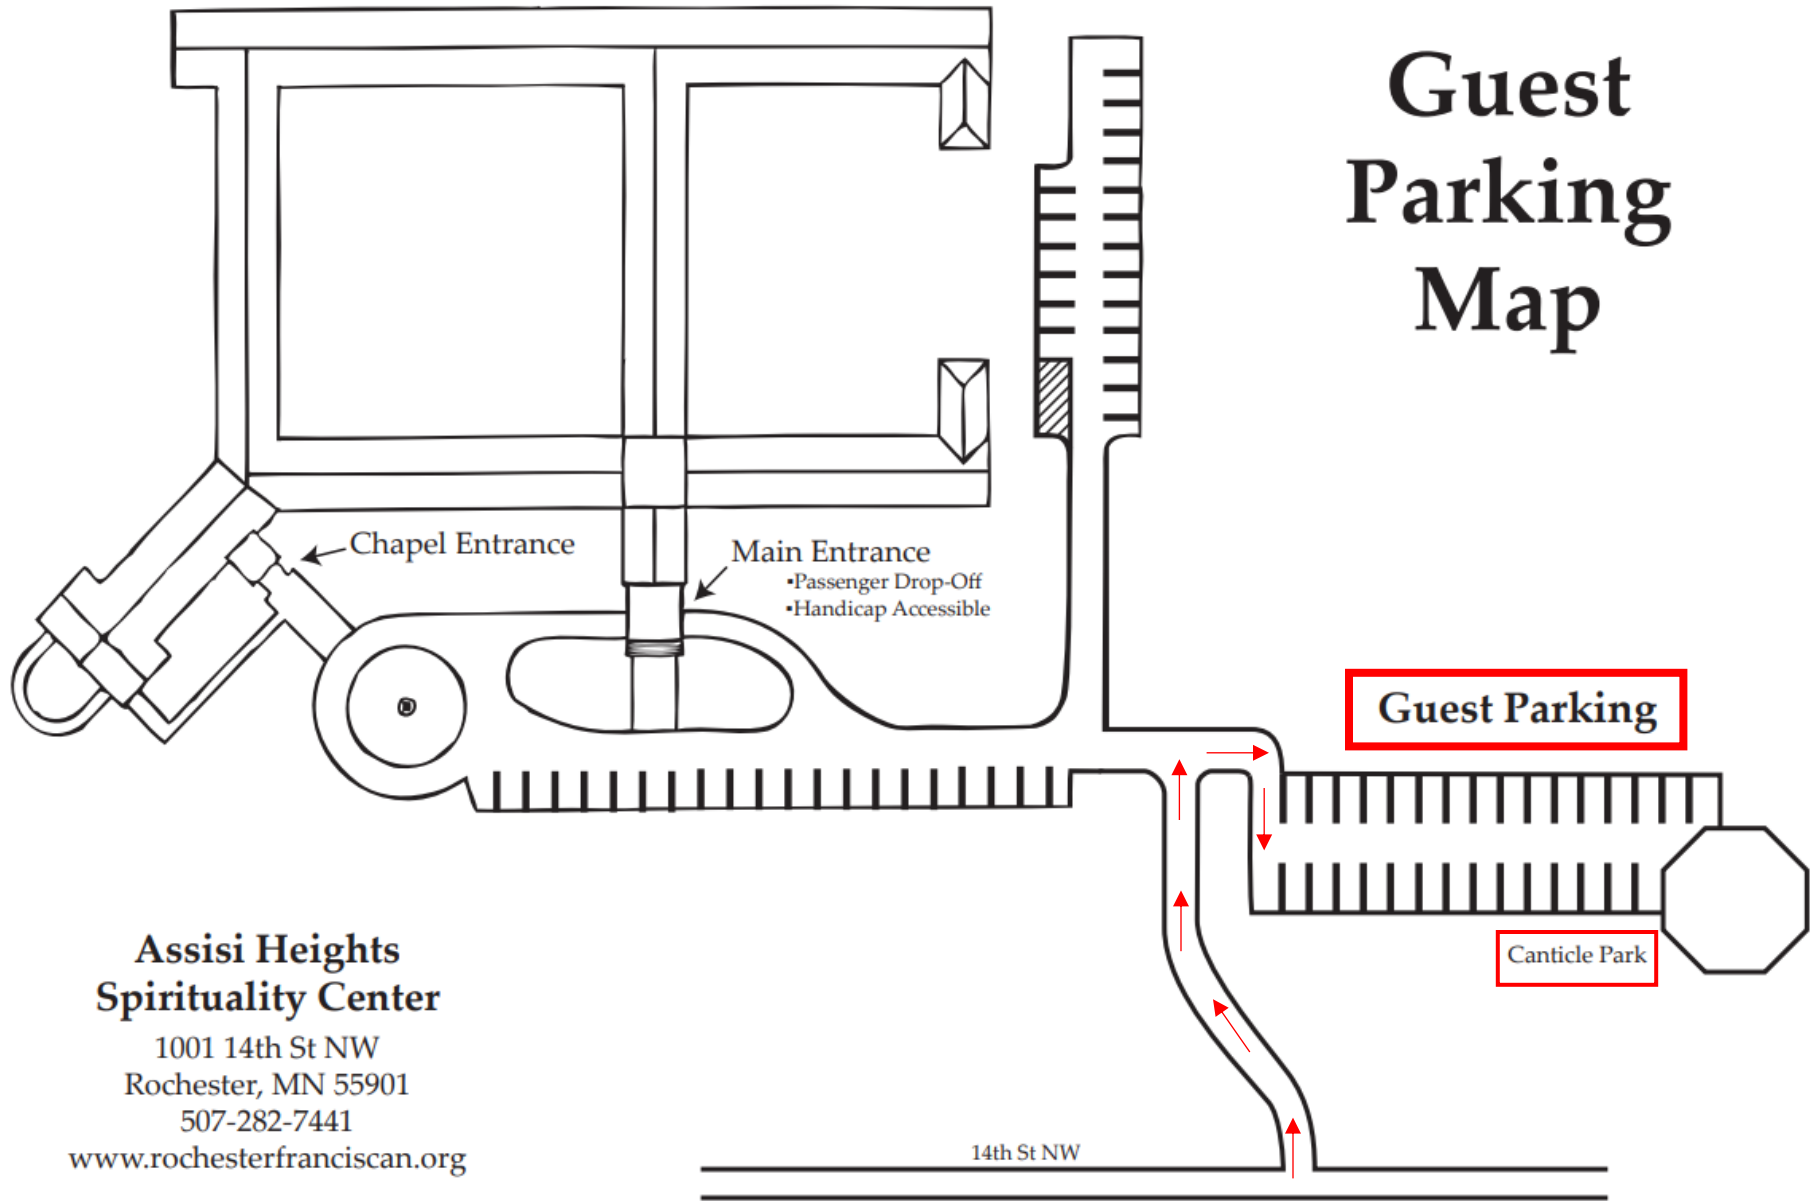

North

Guest Parking Map

Assisi Heights Spirituality Center

1001 14th St NW
Rochester, MN 55901
507-282-7441

www.rochesterfranciscan.org